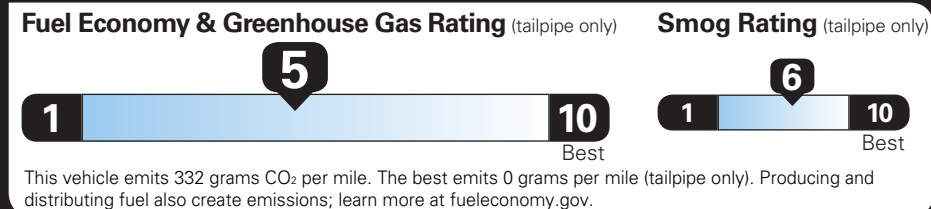

EPA DOT Fuel Economy and Environment

Gasoline Vehicle

Fuel Economy **27** MPG
combined city/hwy
26 city
28 highway
3.7 gallons per 100 miles

You spend **$250** more in fuel costs over 5 years compared to the average new vehicle.

Annual fuel cost **$1,950**